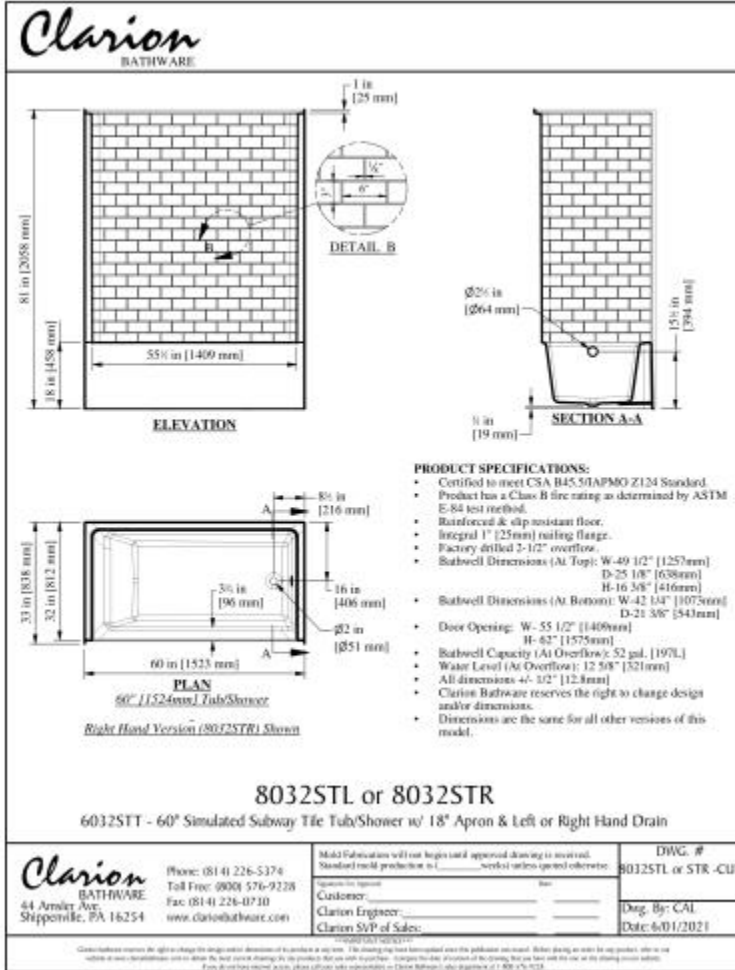

RE8032STL or RE8032STR 60 x 33 AcrylX One-Piece Alcove Tub Sho

Model number:

CL040073

Dimensions: 60" x 33" x 81"

Installation: Alcove

Material: AcrylX™

Standard Features:

- New Unit for 2020!
- AcrylX™
- Gridlock slip resistant floor
- Subway tile finish (Subway tile is 3â€x6â€)
- Ergonomic backrest

Bone

White

Certifications

CLARION products adhere to one or more of the following certifications:

RE8032STL or RE8032STR 60 x 33 AcryIX One-Piece Alcove Tub Sho

Model number:

CL040073

Dimensions: 60" x 33" x 81"

Installation: Alcove

Material: AcryIX™

Dimensions

60 x 33 x 81 In.
(1523 x 838 x 2058 mm)

Water Capacity

52 gallons - 196 3/4 liters

Deep Sump Height

16.375 In.